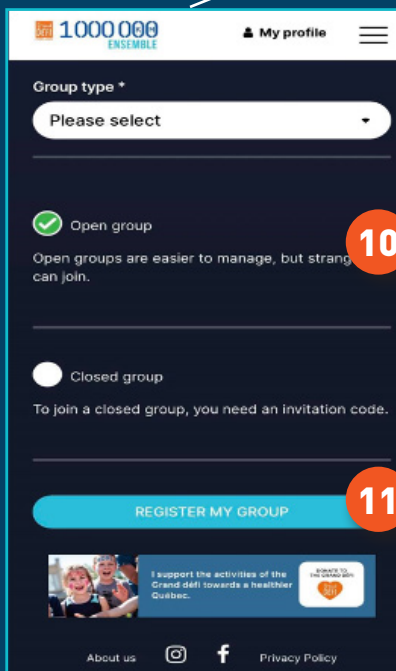

**6** Create your group

CREATE MY GROUP

I DON'T WANT TO JOIN A GROUP

13 results

SALUT BONJOUR

Salut Bonjour « Officiel »

734 participants

JOIN

# CREATE A GROUP (CONTINUED)

7 Enter your group name

8 Add a picture (optional)

9 Select the type of group

You must choose if you create a group "Open" or "Closed".

10 Create an "Open" group

11 Save your group