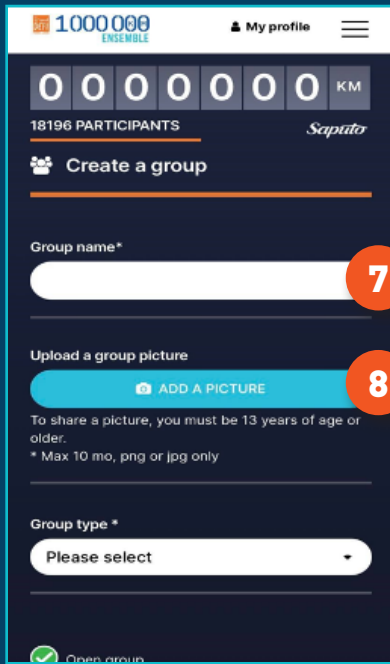

1000000 ENSEMBLE My profile

0000000 KM

18196 PARTICIPANTS VIDÉOTRON

Groups

Join a group to log km with other participants who can see your activities and vice versa.

Search by name

Just a moment, the search will start automatically.

**6** Create your group

CREATE MY GROUP

I DON'T WANT TO JOIN A GROUP

13 results

SALUT BONJOUR

Salut Bonjour « Officiel »

734 participants

JOIN

# CREATE A GROUP (CONTINUED)

7 Enter your group name

8 Add a picture (optional)

9 Select the type of group

You must choose if you create a group "Open" or "Closed".

10 Create an "Open" group

11 Save your group