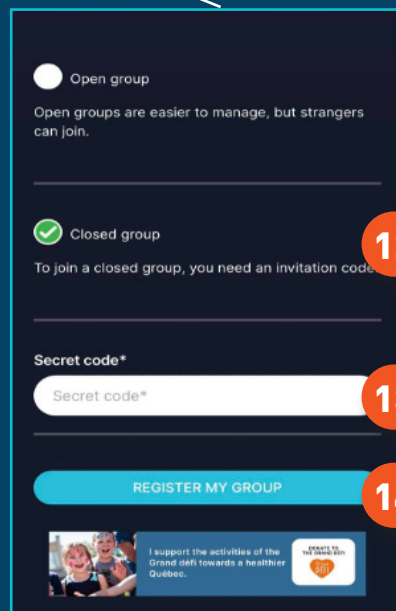

**6** Create your group

CREATE MY GROUP

I DON'T WANT TO JOIN A GROUP

13 results

SALUT BONJOUR

Salut Bonjour « Officiel »

734 participants

JOIN

# CREATE A GROUP (CONTINUED)

7 Enter your group name

8 Add a picture (optional)

9 Select the type of group

You must choose if you create a group "Open" or "Closed".

10 Create an "Open" group

11 Save your group

12 Create a "Closed" group

13 Create an access code (4 characters min.)

14 Save your group