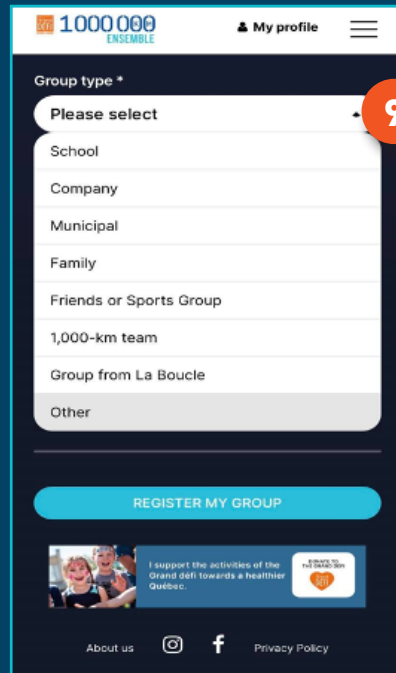

9 Select the type of group

You must choose if you create a group "Open" or "Closed".